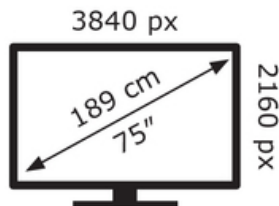

# ENERG

TCL

75C815X1

**147** kWh/1000h

ABCDEF**G**

**231** kWh/1000h

2019/2013